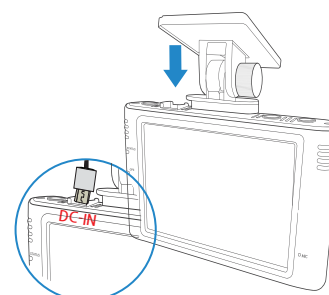

Connect the B+ power cable to the DC-IN input terminal of the main unit.

Start the car to check if the main unit operates properly