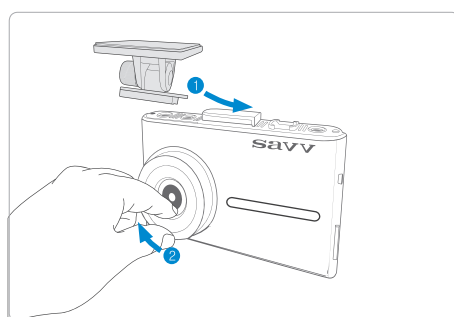

Quick installation guide

Main unit/front camera installation

- ① Align the cradle with the connector on the main unit and push it in until you hear a "click" sound.
- ② Be careful not to get fingerprints on the lens, and remove the lens protective film.

- ① Remove the double-sided tape on the cradle.
- ② Attach at the designated position.

After adjusting angle of the unit up and down, turn the tighten with screw lightly to fix it.

※ Do not fully tighten the cradle screws. After connecting the cable, check the camera lens angle and readjust it as necessary.

Align the product on the cradle, slide and press it completely until it clicks to lock

- ① After removing unit from the cradle, Please apply firm force to adhesive area.

Rear camera installation

Remove the cradle adhesive and the protective film from the camera lens.

After attaching main unit's adhesive holder to the rear glass surface, apply sufficient force and fix it firmly.
※ Adjust the vertical camera angle properly.

Connect one connector of the rear camera cable to the front camera CAM1 / CAM2 terminal located at the top of the unit.