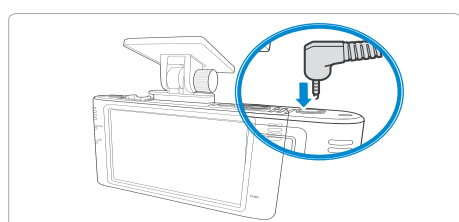

- ① Remove the double-sided tape on the cradle.
- ② Attach at the designated position.

After adjusting angle of the unit up and down, turn the tighten with screw lightly to fix it.

※ Do not fully tighten the cradle screws. After connecting the cable, check the camera lens angle and readjust it as necessary.

Align the product on the cradle, slide and press it completely until it clicks to lock

- ① After removing unit from the cradle, Please apply firm force to adhesive area.

Rear camera installation

Remove the cradle adhesive and the protective film from the camera lens.

After attaching main unit's adhesive holder to the rear glass surface, apply sufficient force and fix it firmly.
※ Adjust the vertical camera angle properly.

Connect one connector of the rear camera cable to the front camera CAM1 / CAM2 terminal located at the top of the unit.