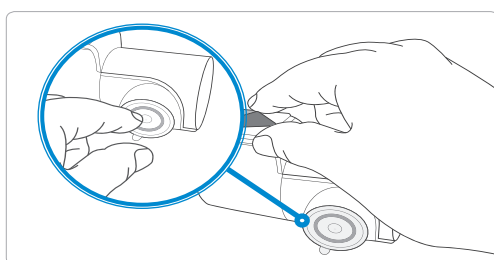

Quick installation guide

Main unit/front camera installation

- ① Align the cradle with the connector on the main unit and push it in until you hear a "click" sound.
- ② Be careful not to get fingerprints on the lens, and remove the lens protective film.

- ① Remove the double-sided tape on the cradle.
- ② Attach at the designated position.

After adjusting angle of the unit up and down, turn the tighten with screw lightly to fix it.

※ Do not fully tighten the cradle screws. After connecting the cable, check the camera lens angle and readjust it as necessary.

Align the product on the cradle, slide and press it completely until it clicks to lock

- ① After removing unit from the cradle, Please apply firm force to adhesive area.

Rear camera installation

Remove the cradle adhesive and the protective film from the camera lens.

After attaching main unit's adhesive holder to the rear glass surface, apply sufficient force and fix it firmly.
※ Adjust the vertical camera angle properly.

Connect one connector of the rear camera cable to the front camera CAM1 / CAM2 terminal located at the top of the unit.