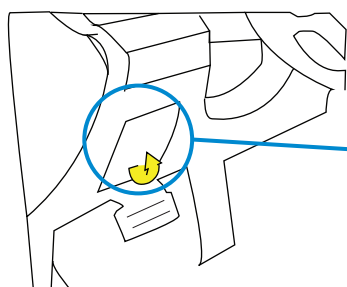

- ① Remove the double-sided tape on the cradle.
- ② Attach at the designated position.

After adjusting angle of the unit up and down, turn the tighten with screw lightly to fix it.

※ Do not fully tighten the cradle screws. After connecting the cable, check the camera lens angle and readjust it as necessary.

Align the product on the cradle, slide and press it completely until it clicks to lock

- ① After removing unit from the cradle, Please apply firm force to adhesive area.

Rear camera installation

Remove the cradle adhesive and the protective film from the camera lens.

After attaching main unit's adhesive holder to the rear glass surface, apply sufficient force and fix it firmly.
※ Adjust the vertical camera angle properly.

Connect one connector of the rear camera cable to the front camera CAM1 / CAM2 terminal located at the top of the unit.

Connect the other end of the rear camera cable to the rear camera input terminal.

Connecting power cable

The fuse box is usually located under the dashboard of driver's seat.

※ Fuse box location may vary by vehicle type. Please refer to the owner's manual supplied with the vehicle.