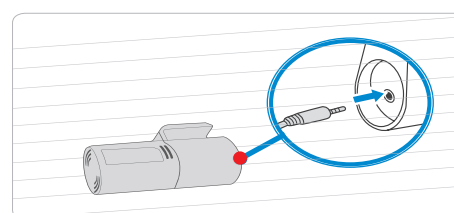

- ① Remove the double-sided tape on the cradle.
- ② Attach at the designated position.

After adjusting angle of the unit up and down, turn the tighten with screw lightly to fix it.

※ Do not fully tighten the cradle screws. After connecting the cable, check the camera lens angle and readjust it as necessary.

Align the product on the cradle, slide and press it completely until it clicks to lock

- ① After removing unit from the cradle, Please apply firm force to adhesive area.

Rear camera installation

Remove the cradle adhesive and the protective film from the camera lens.

After attaching main unit's adhesive holder to the rear glass surface, apply sufficient force and fix it firmly.
※ Adjust the vertical camera angle properly.

Connect one connector of the rear camera cable to the front camera CAM1 / CAM2 terminal located at the top of the unit.