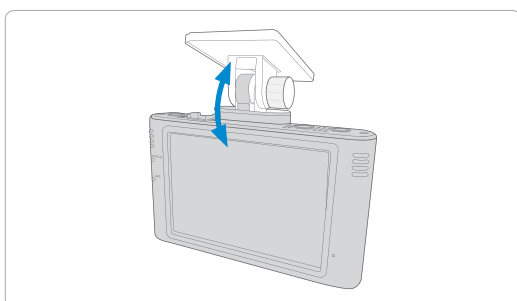

Quick installation guide

Main unit/front camera installation

- ① Align the cradle with the connector on the main unit and push it in until you hear a "click" sound.
- ② Be careful not to get fingerprints on the lens, and remove the lens protective film.

- ① Remove the double-sided tape on the cradle.
- ② Attach at the designated position.

After adjusting angle of the unit up and down, turn the tighten with screw lightly to fix it.

※ Do not fully tighten the cradle screws. After connecting the cable, check the camera lens angle and readjust it as necessary.

Align the product on the cradle, slide and press it completely until it clicks to lock

- ① After removing unit from the cradle, Please apply firm force to adhesive area.

Rear camera installation

Remove the cradle adhesive and the protective film from the camera lens.

After attaching main unit's adhesive holder to the rear glass surface, apply sufficient force and fix it firmly.
※ Adjust the vertical camera angle properly.

Connect one connector of the rear camera cable to the front camera CAM1 / CAM2 terminal located at the top of the unit.