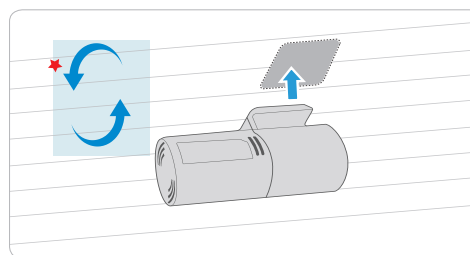

- ① Remove the double-sided tape on the cradle.
- ② Attach at the designated position.

After adjusting angle of the unit up and down, turn the tighten with screw lightly to fix it.

※ Do not fully tighten the cradle screws. After connecting the cable, check the camera lens angle and readjust it as necessary.

Align the product on the cradle, slide and press it completely until it clicks to lock

- ① After removing unit from the cradle, Please apply firm force to adhesive area.

Rear camera installation

Remove the cradle adhesive and the protective film from the camera lens.

After attaching main unit's adhesive holder to the rear glass surface, apply sufficient force and fix it firmly.
※ Adjust the vertical camera angle properly.

Connect one connector of the rear camera cable to the front camera CAM1 / CAM2 terminal located at the top of the unit.