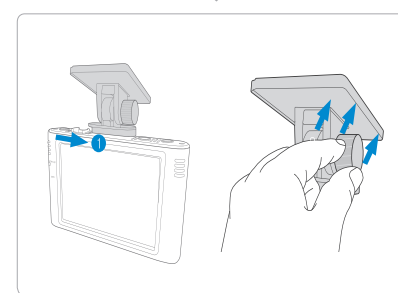

Quick installation guide

Main unit/front camera installation

- ① Align the cradle with the connector on the main unit and push it in until you hear a "click" sound.
- ② Be careful not to get fingerprints on the lens, and remove the lens protective film.

- ① Remove the double-sided tape on the cradle.
- ② Attach at the designated position.

After adjusting angle of the unit up and down, turn the tighten with screw lightly to fix it.

※ Do not fully tighten the cradle screws. After connecting the cable, check the camera lens angle and readjust it as necessary.

Align the product on the cradle, slide and press it completely until it clicks to lock

- ① After removing unit from the cradle, Please apply firm force to adhesive area.

Rear camera installation

Remove the cradle adhesive and the protective film from the camera lens.

After attaching main unit's adhesive holder to the rear glass surface, apply sufficient force and fix it firmly.
※ Adjust the vertical camera angle properly.

Connect one connector of the rear camera cable to the front camera CAM1 / CAM2 terminal located at the top of the unit.