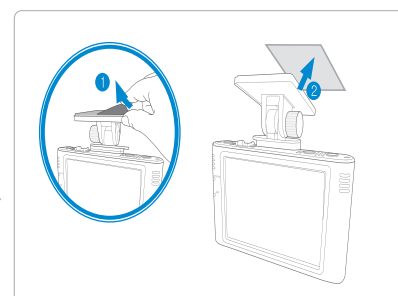

Quick installation guide

Main unit/front camera installation

- ① Align the cradle with the connector on the main unit and push it in until you hear a "click" sound.
- ② Be careful not to get fingerprints on the lens, and remove the lens protective film.

- ① Remove the double-sided tape on the cradle.
- ② Attach at the designated position.

After adjusting angle of the unit up and down, turn the tighten with screw lightly to fix it.

※ Do not fully tighten the cradle screws. After connecting the cable, check the camera lens angle and readjust it as necessary.

Align the product on the cradle, slide and press it completely until it clicks to lock

- ① After removing unit from the cradle, Please apply firm force to adhesive area.

Rear camera installation

Remove the cradle adhesive and the protective film from the camera lens.

After attaching main unit's adhesive holder to the rear glass surface, apply sufficient force and fix it firmly.
※ Adjust the vertical camera angle properly.

Connect one connector of the rear camera cable to the front camera CAM1 / CAM2 terminal located at the top of the unit.