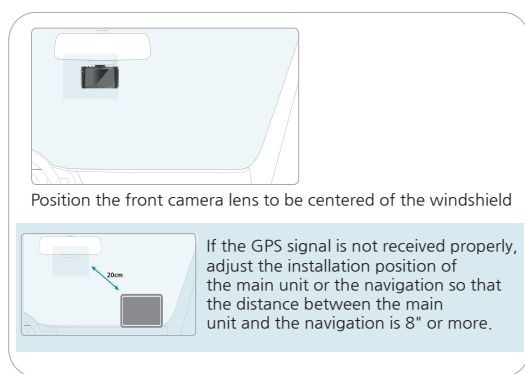

Quick installation guide

Main unit/front camera installation

- ① Align the cradle with the connector on the main unit and push it in until you hear a "click" sound.
- ② Be careful not to get fingerprints on the lens, and remove the lens protective film.

- ① Remove the double-sided tape on the cradle.
- ② Attach at the designated position.

After adjusting angle of the unit up and down, turn the tighten with screw lightly to fix it.

※ Do not fully tighten the cradle screws. After connecting the cable, check the camera lens angle and readjust it as necessary.

Align the product on the cradle, slide and press it completely until it clicks to lock

- ① After removing unit from the cradle, Please apply firm force to adhesive area.

Rear camera installation

Remove the cradle adhesive and the protective film from the camera lens.

After attaching main unit's adhesive holder to the rear glass surface, apply sufficient force and fix it firmly.
※ Adjust the vertical camera angle properly.

Connect one connector of the rear camera cable to the front camera CAM1 / CAM2 terminal located at the top of the unit.