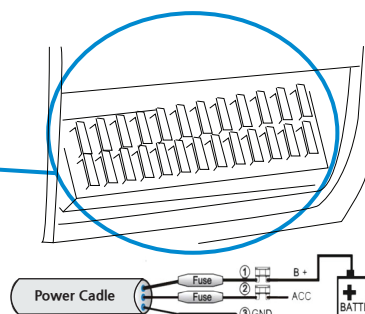

- ① Remove the double-sided tape on the cradle.
- ② Attach at the designated position.

After adjusting angle of the unit up and down, turn the tighten with screw lightly to fix it.

※ Do not fully tighten the cradle screws. After connecting the cable, check the camera lens angle and readjust it as necessary.

Align the product on the cradle, slide and press it completely until it clicks to lock

- ① After removing unit from the cradle, Please apply firm force to adhesive area.

Rear camera installation

Remove the cradle adhesive and the protective film from the camera lens.

After attaching main unit's adhesive holder to the rear glass surface, apply sufficient force and fix it firmly.
※ Adjust the vertical camera angle properly.

Connect one connector of the rear camera cable to the front camera CAM1 / CAM2 terminal located at the top of the unit.

Connect the other end of the rear camera cable to the rear camera input terminal.

Connecting power cable

The fuse box is usually located under the dashboard of driver's seat.

※ Fuse box location may vary by vehicle type. Please refer to the owner's manual supplied with the vehicle.